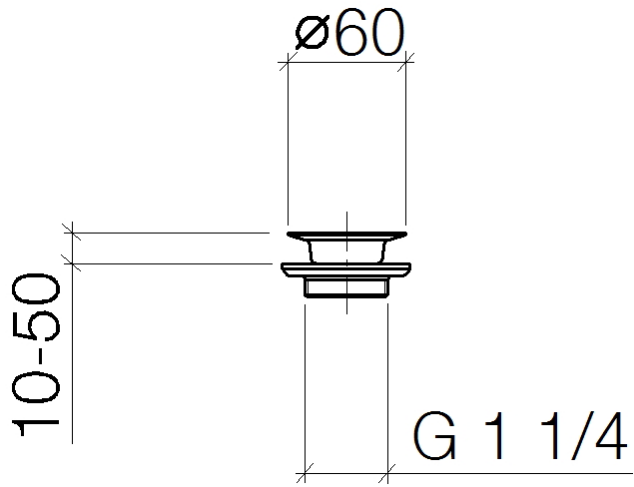

10 100 970

Fits: IMO, LULU, MADISON, MEM, TARA,
CL.1, LISSÉ, VAIA, META, CYO

	Dark Chrome	10 100 970-19
	Chrome	10 100 970-00
	Brushed Platinum	10 100 970-06
	Platinum	10 100 970-08
	Durabress (23kt Gold)	10 100 970-09
	Light Gold	10 100 970-26
	Brushed Light Gold	10 100 970-27
	Brushed Durabress (23kt Gold)	10 100 970-28
	Brushed Bronze	10 100 970-42
	Brushed Champagne (22kt Gold)	10 100 970-46
	Champagne (22kt Gold)	10 100 970-47
	Brushed Chrome	10 100 970-93
	Brushed Dark Platinum	10 100 970-99

Grated waste 1 1/4" - Dark Chrome

IMO

10 100 970

10 100 970

10 100 970

Parts for other
finishes can be found
here: [Chrome](#)